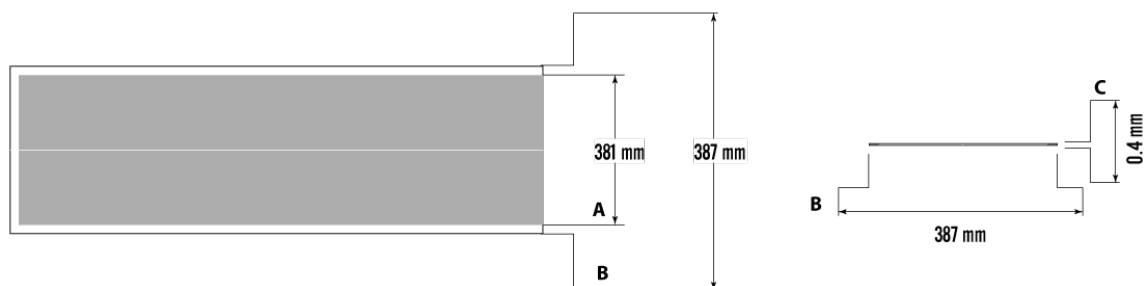

NANOLIGHT STRIP 38.10cm - STANDARD

NA3810

MAX L : 15 m

LIGHTING COLOURS : WHITE/ BLUE-GREEN

eco 27 W / METER

Kg 465.2 g / METER

DIVIDABLE ANYWHERE

NOT INCLUDED CONNECTORS AND POWER SUPPLY

100 TO 280 VAC

For detailed installation instructions, please consult the manual.

A : Light width
B : Overall width
C : Thickness

NANOLIGHT

4 rue Mugnier - 78600 Maisons-Laffitte - France
Phone: +33 (0)1 39 12 18 48 / Fax: +33 (0)9 57 74 41 26
contact@nanolight.fr - www.nanolight.fr