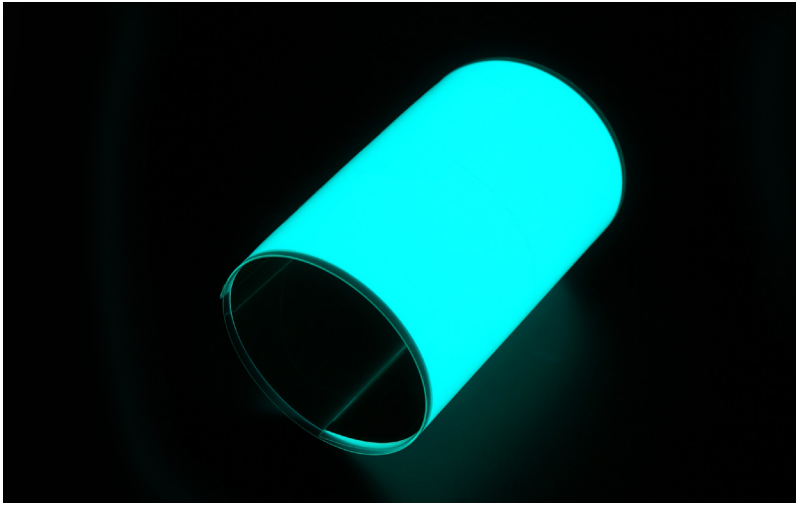

# NANOLIGHT STRIP 30.48cm - STANDARD

NA3048

MAX L : 15 m

LIGHTING COLOURS : WHITE/ BLUE-GREEN

**eco** 21.6 W / METER

**Kg** 372 g / METER

DIVIDABLE ANYWHERE

NOT INCLUDED CONNECTORS AND POWER SUPPLY

100 TO 280 VAC

For detailed installation instructions, please consult the manual.

A : Light width  
B : Overall width  
C : Thickness