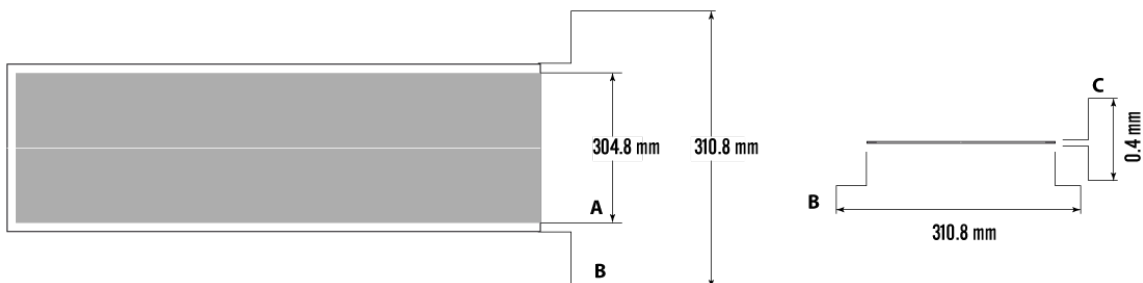

# NANOLIGHT STRIP 30.48cm - STANDARD

NA3048

MAX L : 15 m

LIGHTING COLOURS : WHITE/ BLUE-GREEN

**eco** 21.6 W / METER

**Kg** 372 g / METER

DIVIDABLE ANYWHERE

NOT INCLUDED CONNECTORS AND POWER SUPPLY

100 TO 280 VAC

For detailed installation instructions, please consult the manual.

A : Light width  
B : Overall width  
C : Thickness