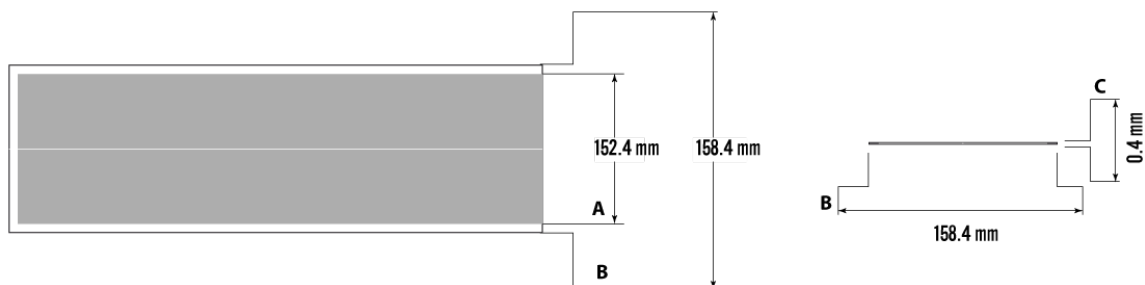

NANOLIGHT STRIP 15.24cm - STANDARD

NA1524

MAX L : 90 m

LIGHTING COLOURS : WHITE/ BLUE-GREEN

eco 10.8 W / METER

Kg 186 g / METER

DIVIDABLE ANYWHERE

NOT INCLUDED CONNECTORS AND POWER SUPPLY

100 TO 280 VAC

For detailed installation instructions, please consult the manual.

A : Light width
B : Overall width
C : Thickness

NANOLIGHT

4 rue Mugnier - 78600 Maisons-Laffitte - France
Phone: +33 (0)1 39 12 18 48 / Fax: +33 (0)9 57 74 41 26
contact@nanolight.fr - www.nanolight.fr